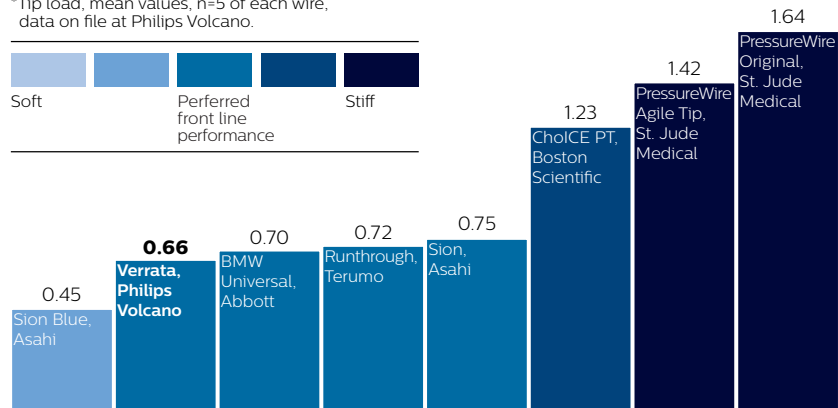

PHILIPS

VOLCANO

Verrata Plus

Pressure guide wire

The wire you choose, the technology you can trust

For over 20 years Philips Volcano has led the way in physiology, putting patients first through continuous innovation

Introducing our 10th generation physiology wire: **Verrata Plus**

- Adapted from the market-leading Verrata pressure wire
- **New** in-line clip connector for improved work flow
- **New** high fidelity sensor for reliable pressure measurement
- Familiar frontline tip
- Seamlessly switch between FFR and iFR, the only resting index with over 9,000 patients studied

Tip load (grams), n=5

*Tip load, mean values, n=5 of each wire, data on file at Philips Volcano.

Reliably connect and disconnect with confidence

Robust proximal wire design

- Resists kinks
- Repels moisture